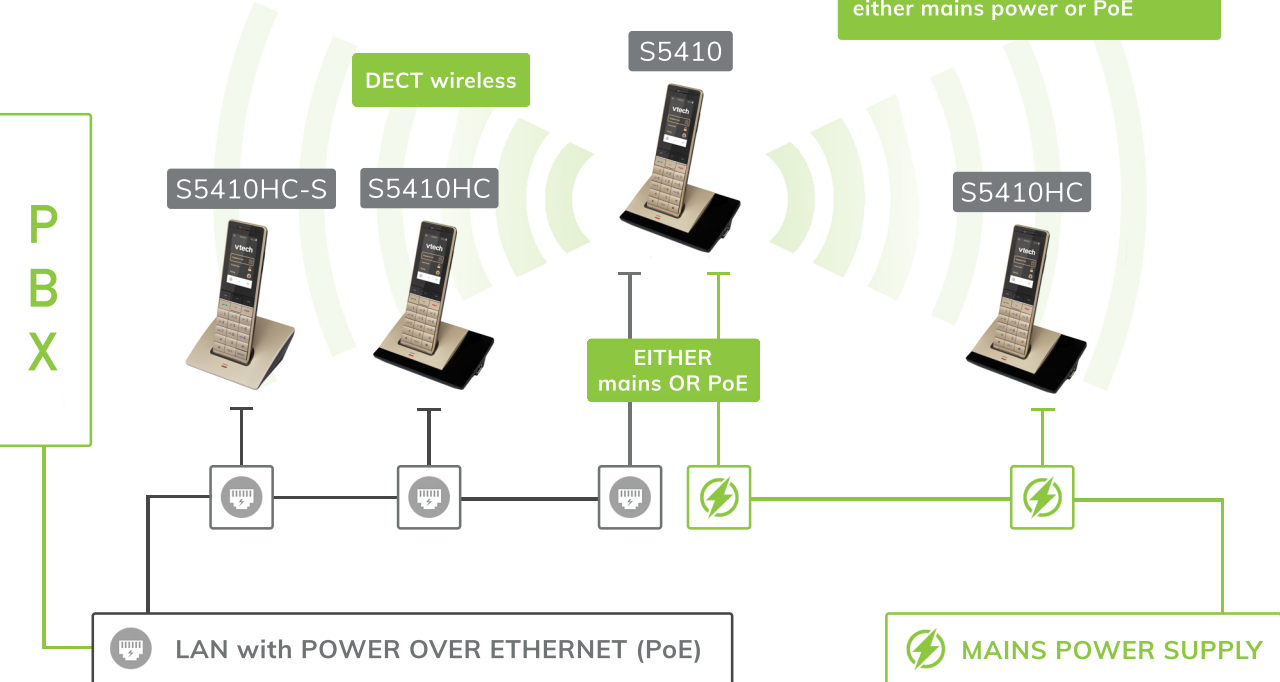

## S5410 - Accessory Phone Diagram

Connect up to **3** accessory phones to one S5410

Accessory phones can connect to either mains power or PoE

P  
B  
X

S5410HC-S

S5410HC

S5410

S5410HC

DECT wireless

EITHER  
mains OR PoE

LAN with POWER OVER ETHERNET (PoE)

MAINS POWER SUPPLY